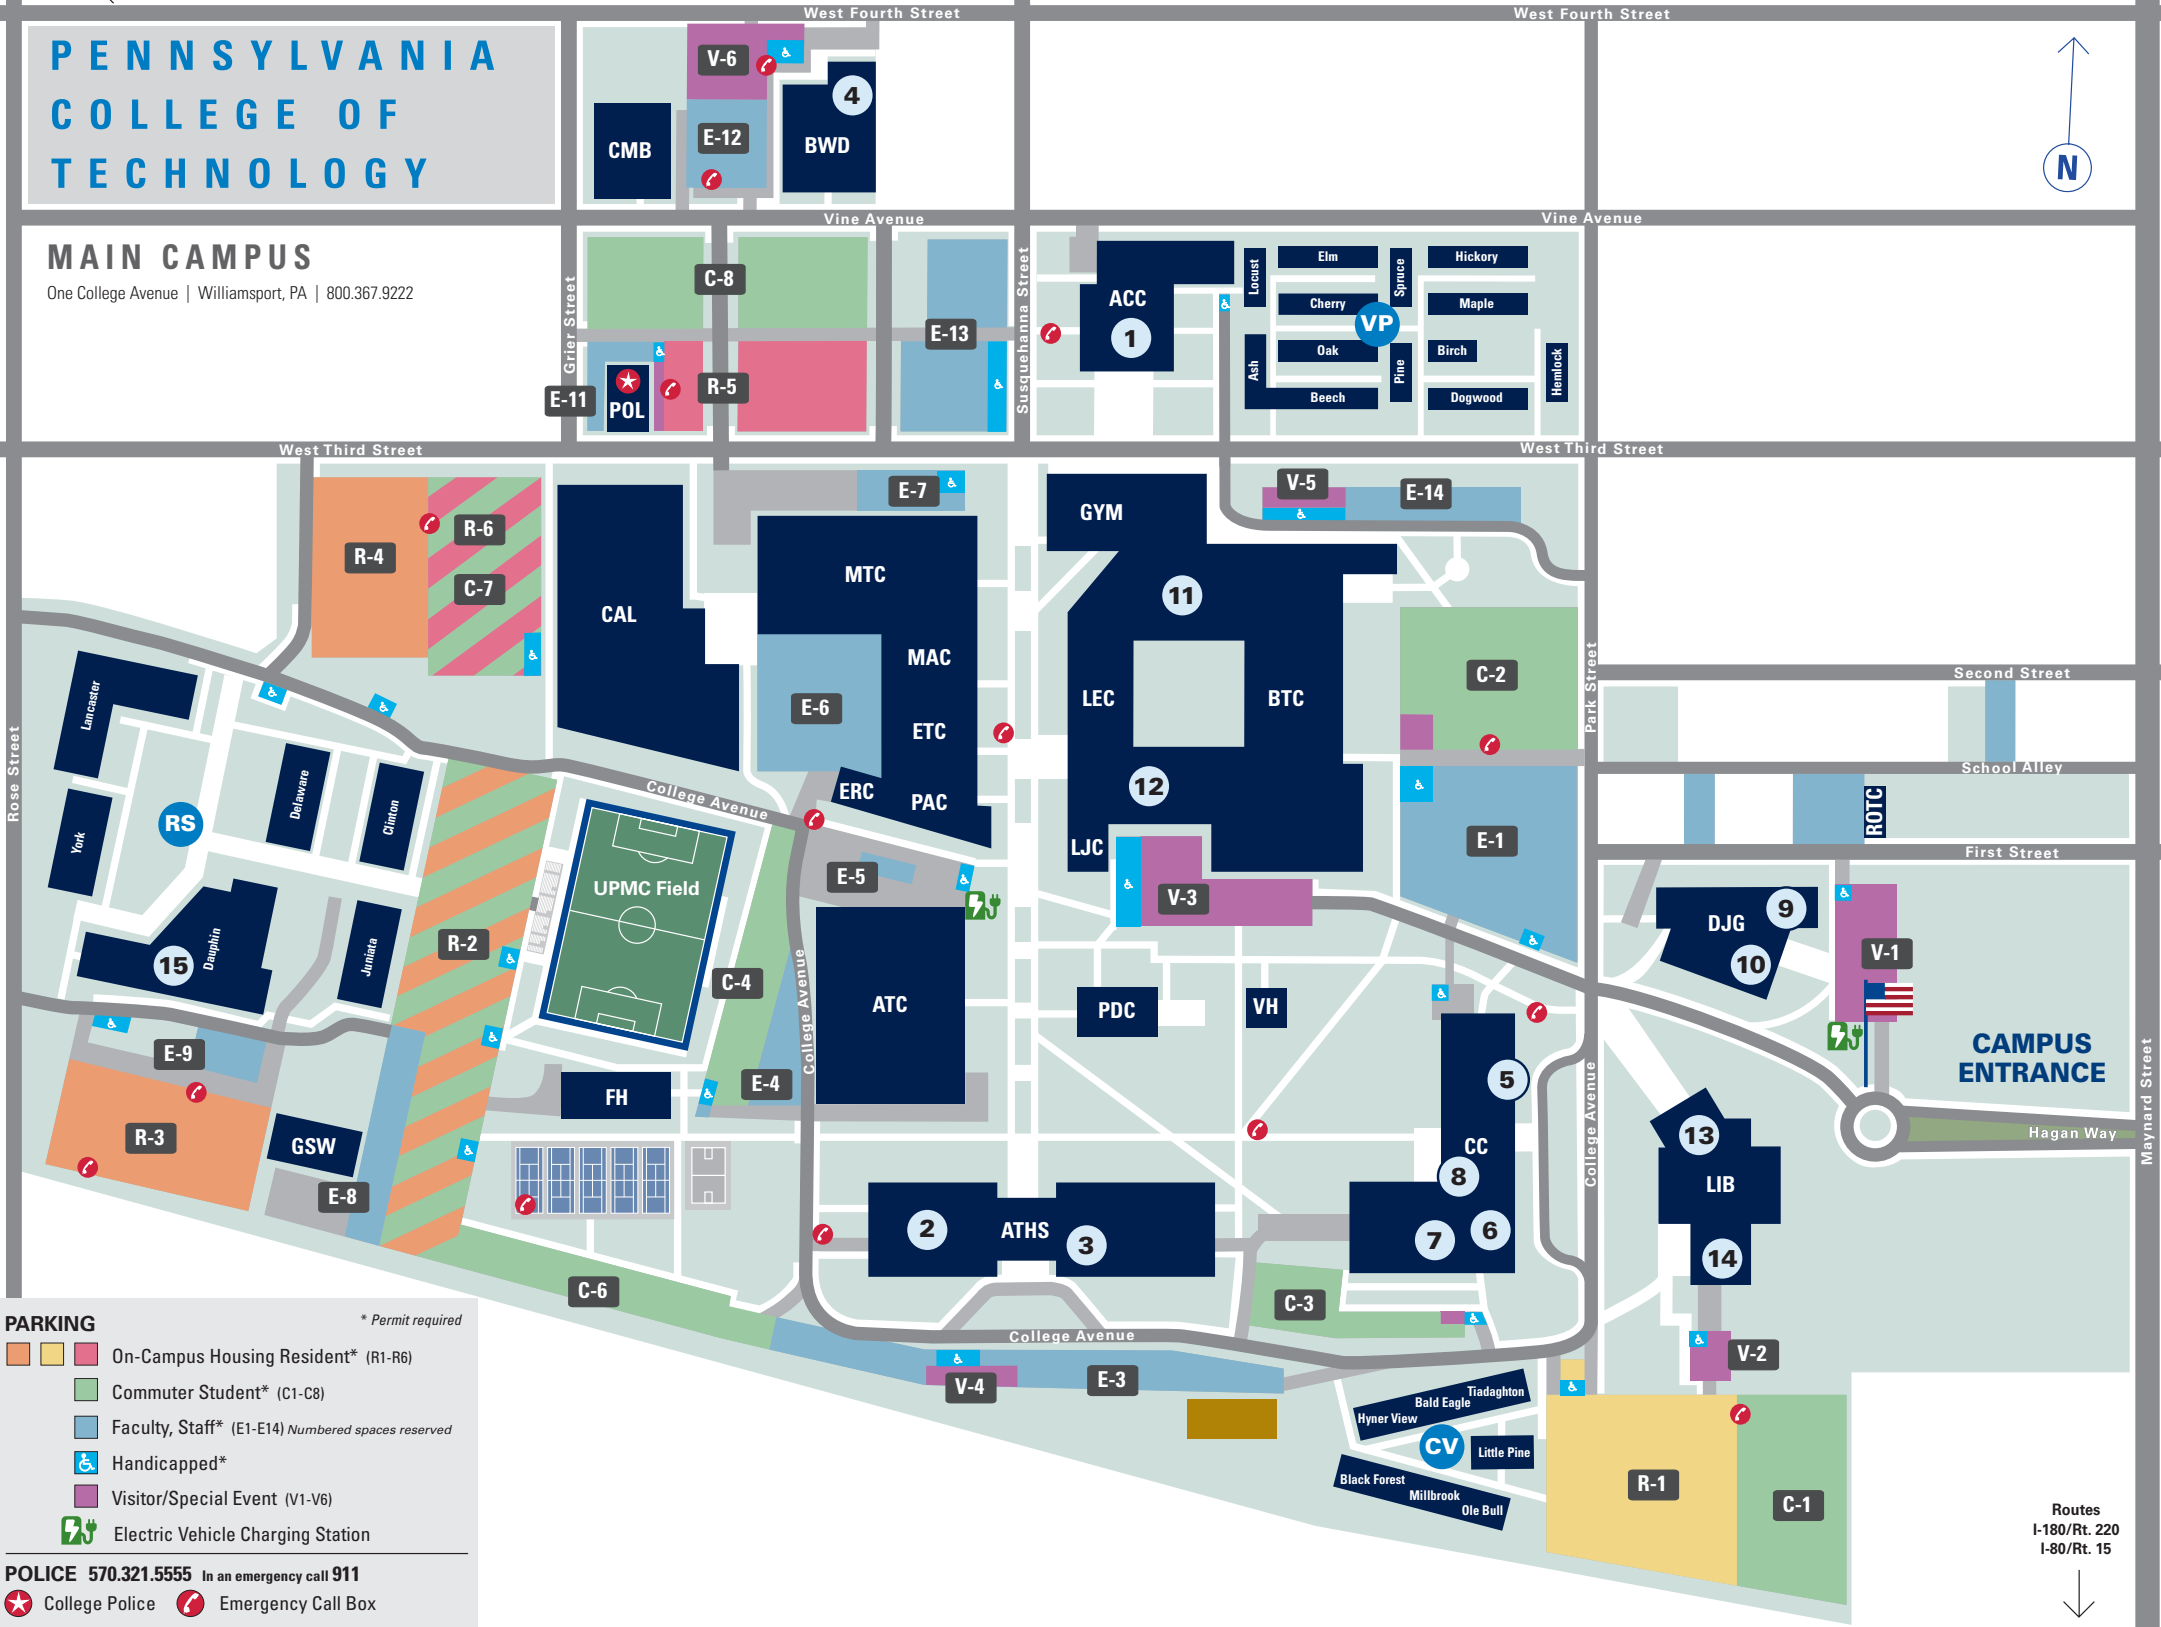

PENNSYLVANIA COLLEGE OF TECHNOLOGY

MAIN CAMPUS
One College Avenue | Williamsport, PA | 800.367.9222

BUILDINGS

- **ACC** Klump Academic Center
  - 1 Auditorium 2ND FLOOR
- **ATC** Parkes Automotive Technology Center
- **ATHS** Breuder Advanced Technology & Health Sciences Center
  - 2 Dental Hygiene Clinic 2ND FLOOR
  - 3 Plastics Innovation & Resource Center (PIRC)
- **BTC** Carl Building Technologies Center
- **BWD** Center for Business & Workforce Development
  - 4 Workforce Development
  - The Apprenticeship Center
- **CAL** College Avenue Labs
- **CC** Bush Campus Center
  - 5 College Health Services
  - 6 Disability & Access Resources 2ND FLOOR
  - Counseling Services 2ND FLOOR
  - 7 College Store
  - 8 Student Engagement Info Center
  - Penn's Inn 2ND FLOOR
- **CMB** Construction Masonry Building
- **DJG** Davie Jane Gilmour Center
  - 9 Admissions
  - Executive Offices 3RD FLOOR
  - 10 Financial Aid
  - People & Culture (HR) 2ND FLOOR
- **ERC** Automotive Engine Repair Center
- **ETC** Electrical Technologies Center
- **FH** Field House
- **GSW** General Services Warehouse
- **GYM** Bardo Gymnasium
- **LEC** Hager Lifelong Education Center
  - 11 Athletics 2ND FLOOR
  - 12 Keystone Dining Room
- **LIB** Madigan Library
  - 13 The Gallery at Penn College 3RD FLOOR
  - 14 Center for Career Design 3RD FLOOR
- **LJC** Le Jeune Chef Restaurant
- **MAC** Larry A. Ward Machining Technologies Center
- **MTC** Lycoming Engines Metal Trades Center
- **PAC** Physician Assistant Center
- **PDC** Thompson Professional Development Center
- **POL** College Police
- **ROTC** Army ROTC
- **VH** Victorian House

1. **PARKING** * Permit required
2. On-Campus Housing Resident* (R1-R6)
   - Commuter Student* (C1-C8)
   - Faculty, Staff* (E1-E14) *Numbered spaces reserved*
   - Handicapped*
   - Visitor/Special Event (V1-V6)
   - Electric Vehicle Charging Station

POLICE 570.321.5555 In an emergency call 911
★ College Police 📞 Emergency Call Box

Routes
I-180/Rt. 220
I-80/Rt. 15

1. ### Student Housing
2. CV Campus View Apartments
   - RS Rose Street Commons
   - 15 Residence Life ◇ Capitol Eatery
   - VP The Village at Penn College