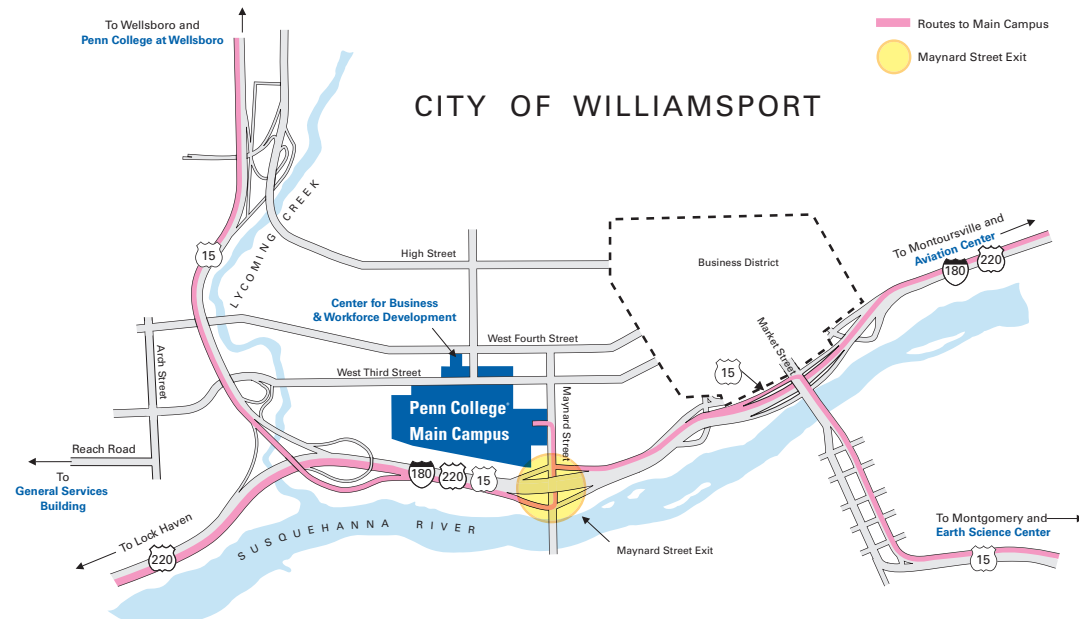

Main Campus is in Williamsport, a city nestled in the valley of the West Branch of the Susquehanna River. The city is just hours away from New York City, Philadelphia, Pittsburgh, and Baltimore.

MAJOR ROUTES TO THE CAMPUS

From the North: From Routes 14 and 15 South, follow Route 15 South to Williamsport and take the Maynard Street Exit.

From the South: Follow Route 15 North to Williamsport and take the Maynard Street Exit.

From the East: Follow Interstate 80 to Interstate 180/Route 220 (exit 212B). Continue on Interstate 180/Route 220 to Williamsport and take the Maynard Street Exit.

From the West: Follow Interstate 80 to Route 220 (exit 178). Follow Route 220 to Williamsport and take the Maynard Street Exit.

Penn College at Wellsboro

22 Walnut Street, Wellsboro
 Turn right onto Maynard St. Turn right onto I-180 West. Take Rt. 15 North exit and travel 47 miles. Take Rt. 6 West exit and travel 12 miles to Wellsboro. Turn left onto Walnut Street. In two blocks, Penn College at Wellsboro is on your right.