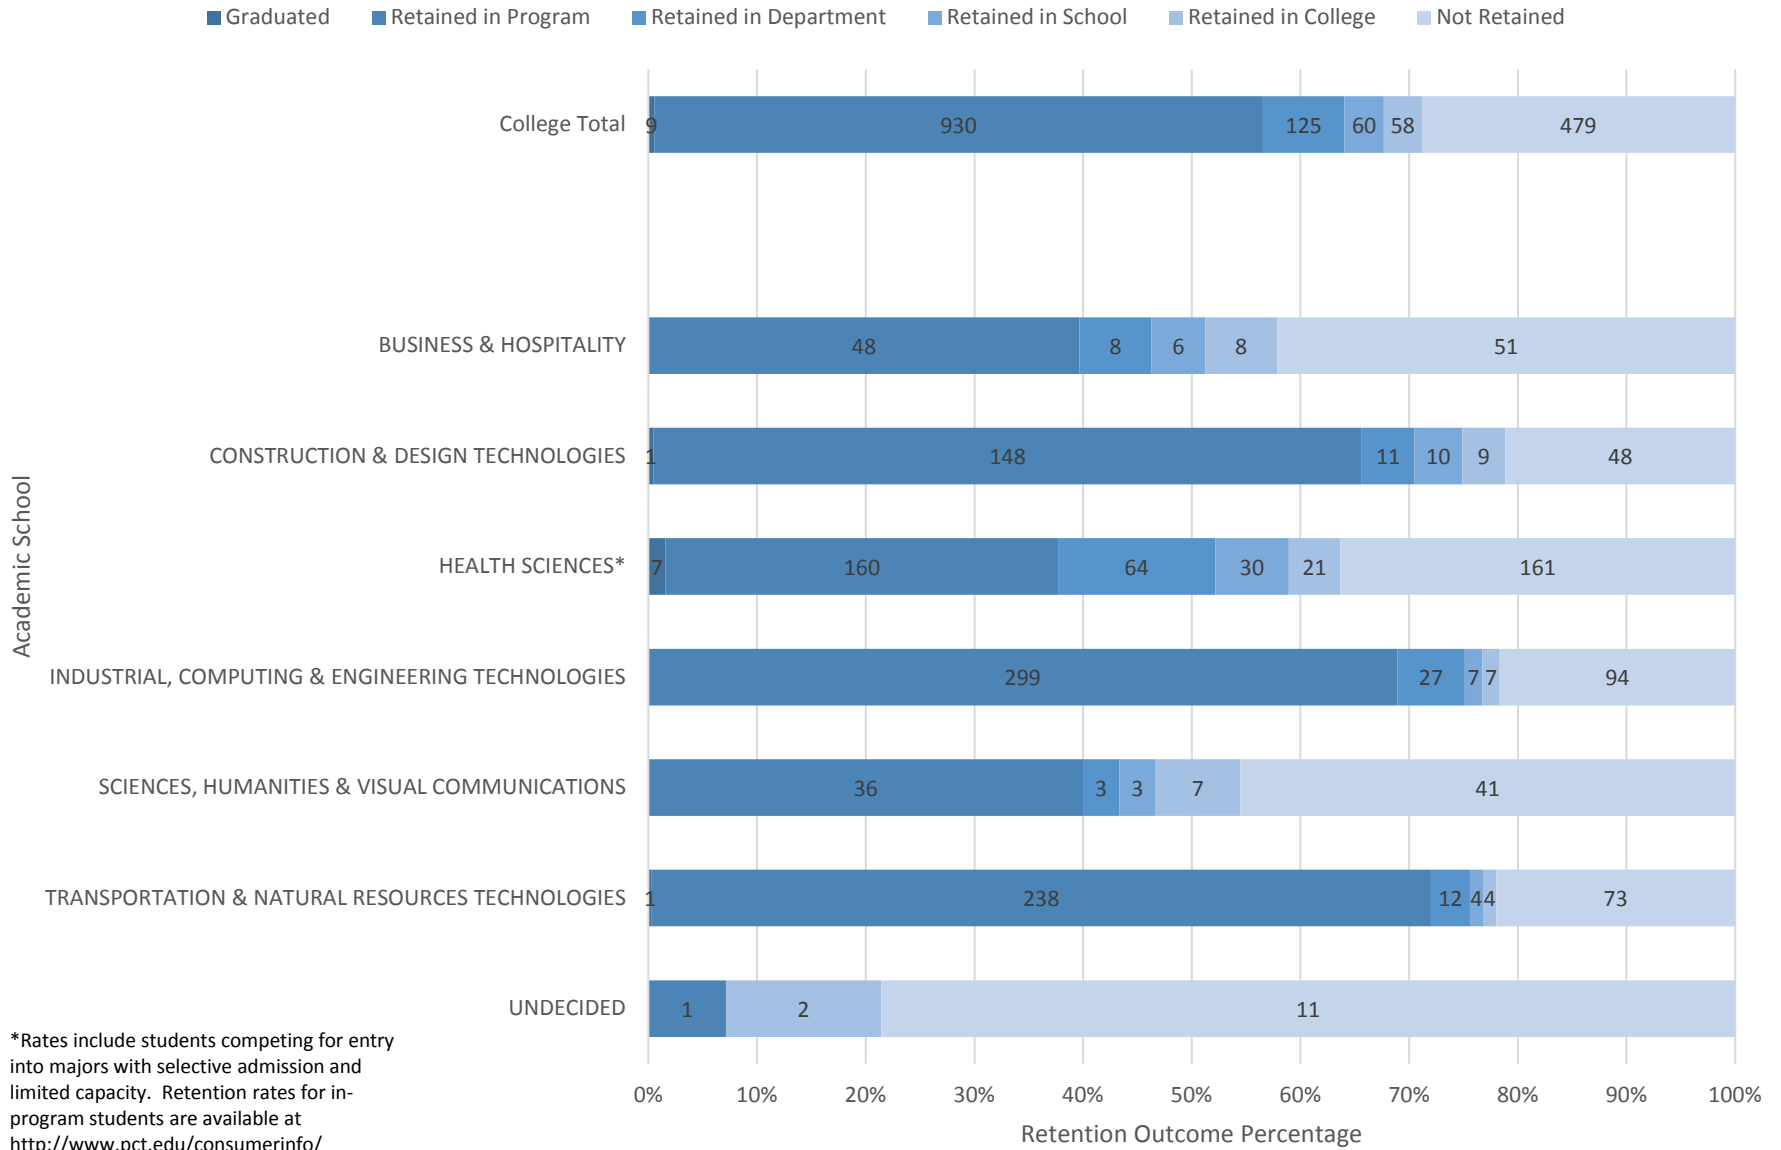

PCT Entering Student Retention Rates from Fall 2016 to Fall 2017 Collegewide and Academic School Summaries

PCT Entering Student Retention Rates from Fall 2016 to Fall 2017 School of Business & Hospitality

PCT Entering Student Retention Rates from Fall 2016 to Fall 2017 School of Construction & Design Technologies

PCT Entering Student Retention Rates from Fall 2016 to Fall 2017 School of Health Sciences

PCT Entering Student Retention Rates from Fall 2016 to Fall 2017 School of Industrial, Computing & Engineering Technologies