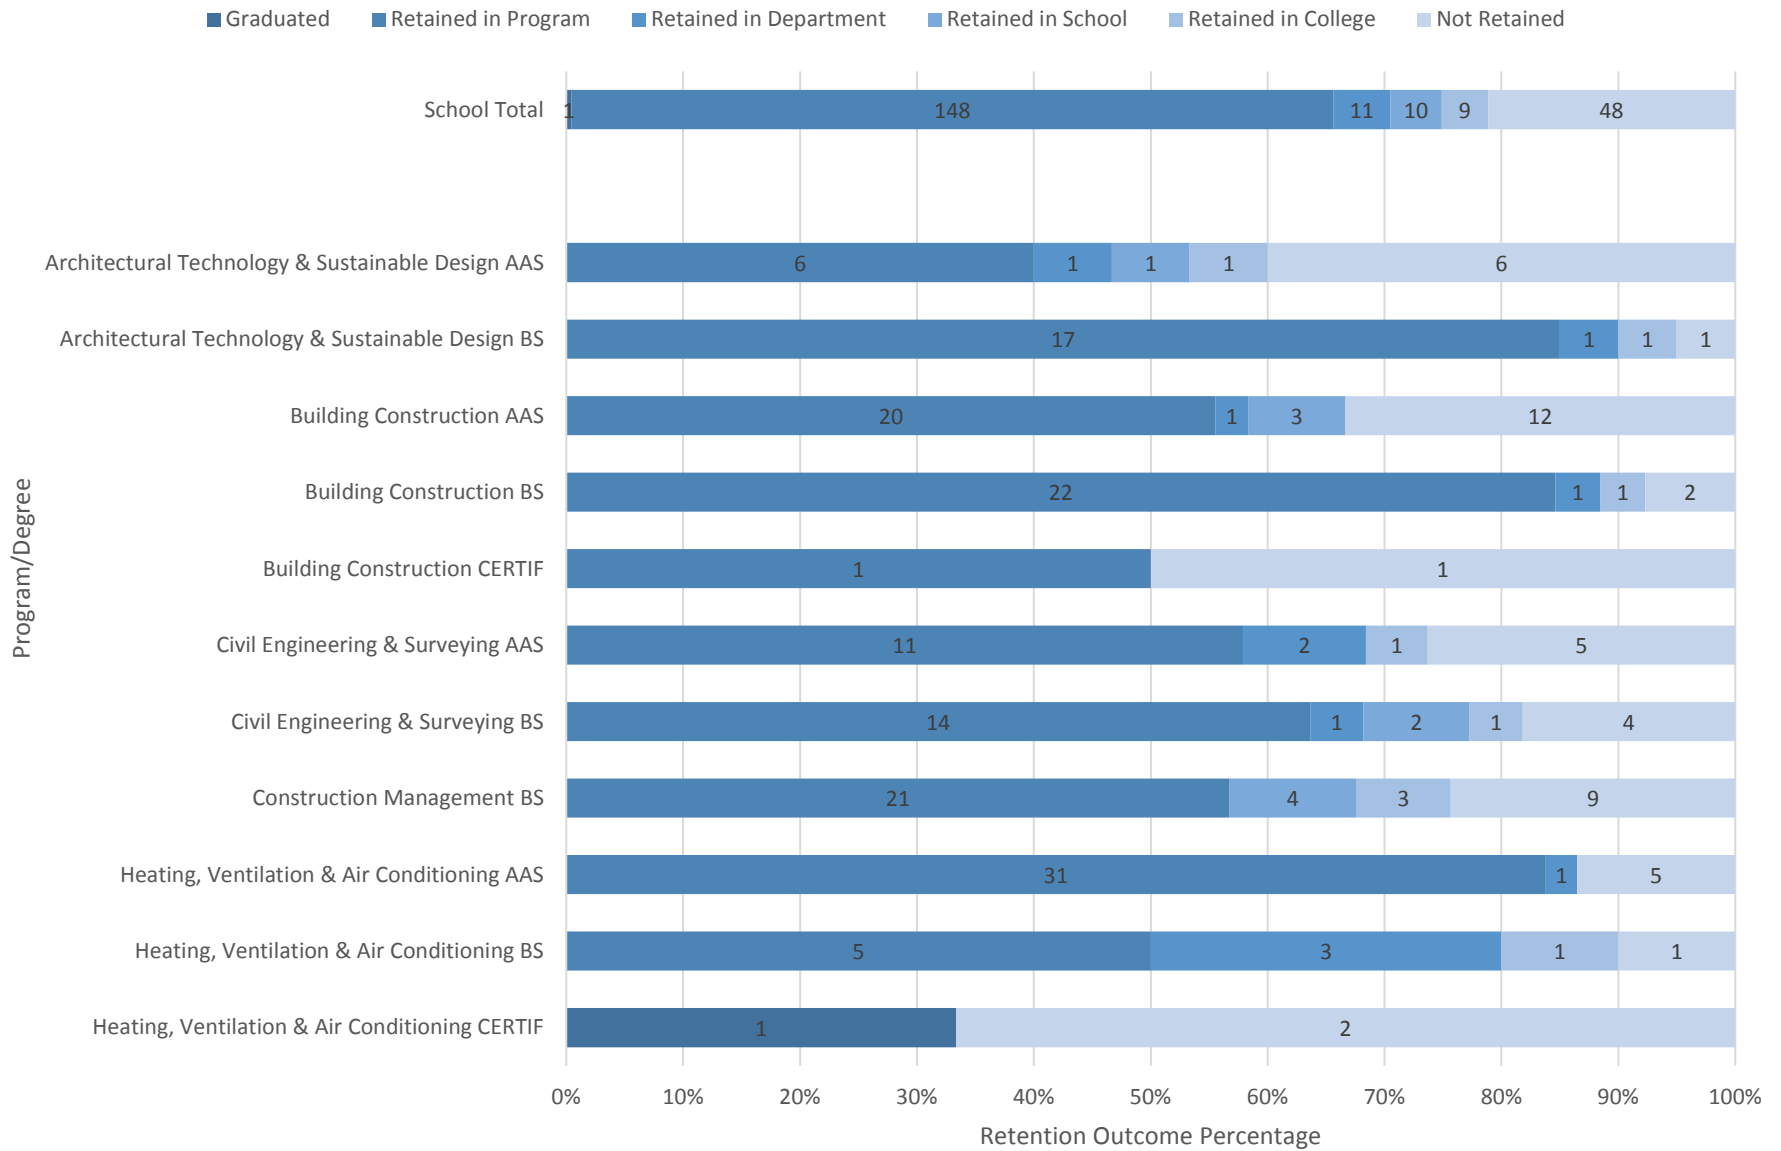

PCT Entering Student Retention Rates from Fall 2016 to Fall 2017 Collegewide and Academic School Summaries

PCT Entering Student Retention Rates from Fall 2016 to Fall 2017 School of Business & Hospitality

PCT Entering Student Retention Rates from Fall 2016 to Fall 2017 School of Construction & Design Technologies

PCT Entering Student Retention Rates from Fall 2016 to Fall 2017 School of Health Sciences

PCT Entering Student Retention Rates from Fall 2016 to Fall 2017 School of Industrial, Computing & Engineering Technologies