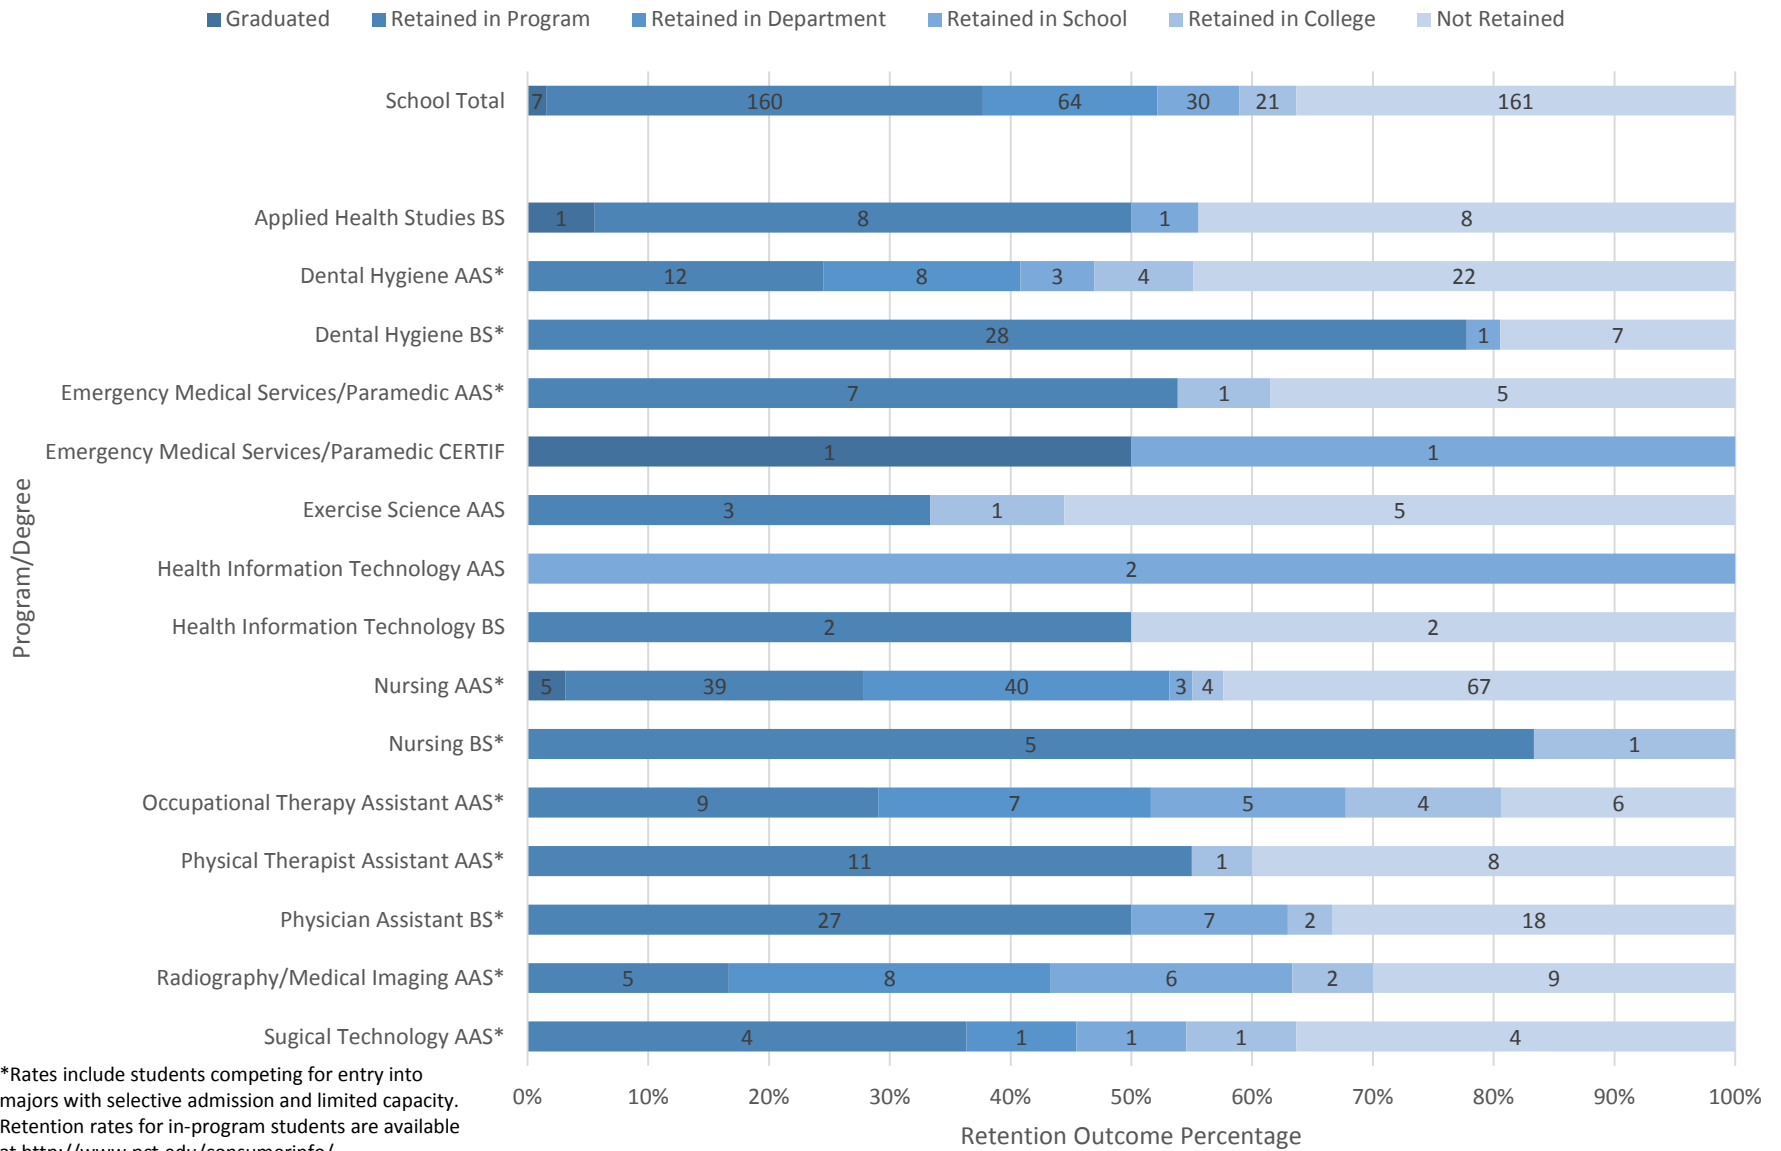

PCT Entering Student Retention Rates from Fall 2016 to Fall 2017 Collegewide and Academic School Summaries

PCT Entering Student Retention Rates from Fall 2016 to Fall 2017 School of Business & Hospitality

PCT Entering Student Retention Rates from Fall 2016 to Fall 2017 School of Construction & Design Technologies

PCT Entering Student Retention Rates from Fall 2016 to Fall 2017 School of Health Sciences

PCT Entering Student Retention Rates from Fall 2016 to Fall 2017 School of Industrial, Computing & Engineering Technologies