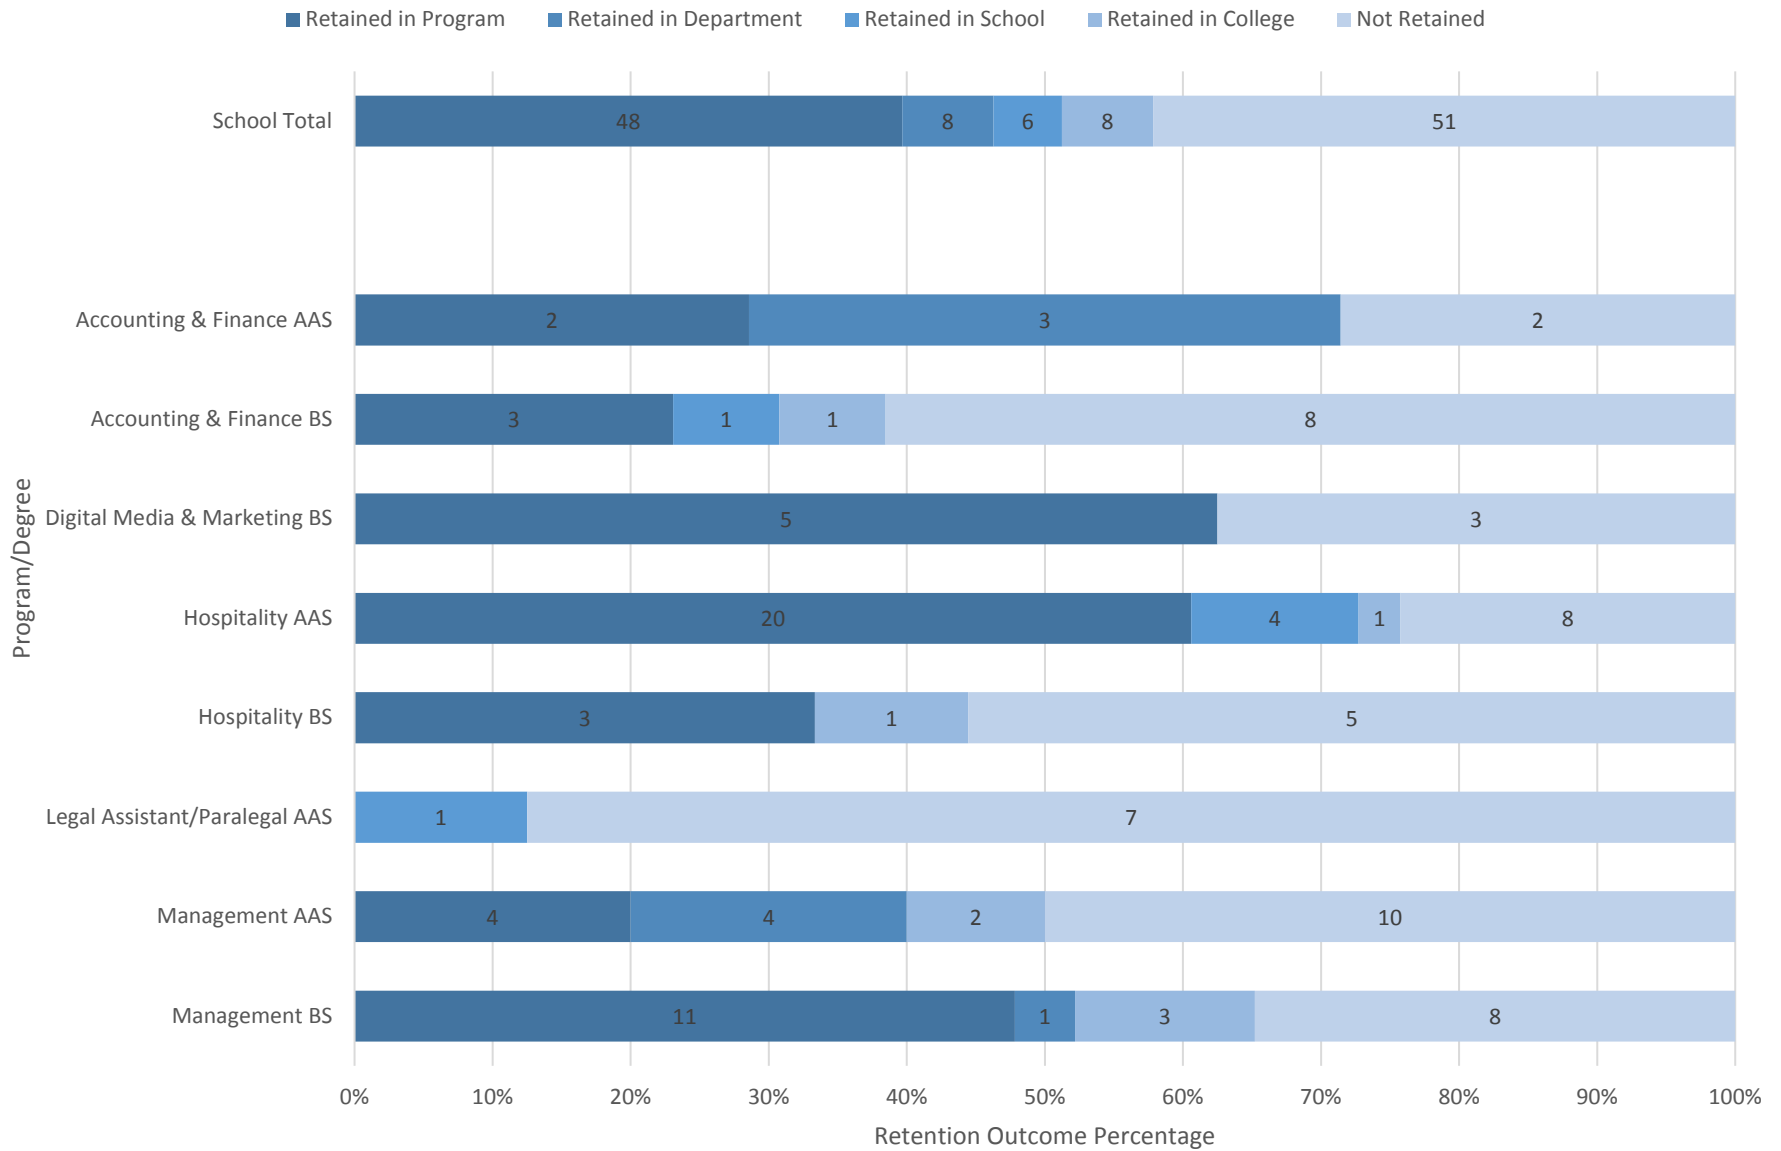

PCT Entering Student Retention Rates from Fall 2016 to Fall 2017 Collegewide and Academic School Summaries

PCT Entering Student Retention Rates from Fall 2016 to Fall 2017 School of Business & Hospitality

PCT Entering Student Retention Rates from Fall 2016 to Fall 2017 School of Construction & Design Technologies

PCT Entering Student Retention Rates from Fall 2016 to Fall 2017 School of Health Sciences

PCT Entering Student Retention Rates from Fall 2016 to Fall 2017 School of Industrial, Computing & Engineering Technologies