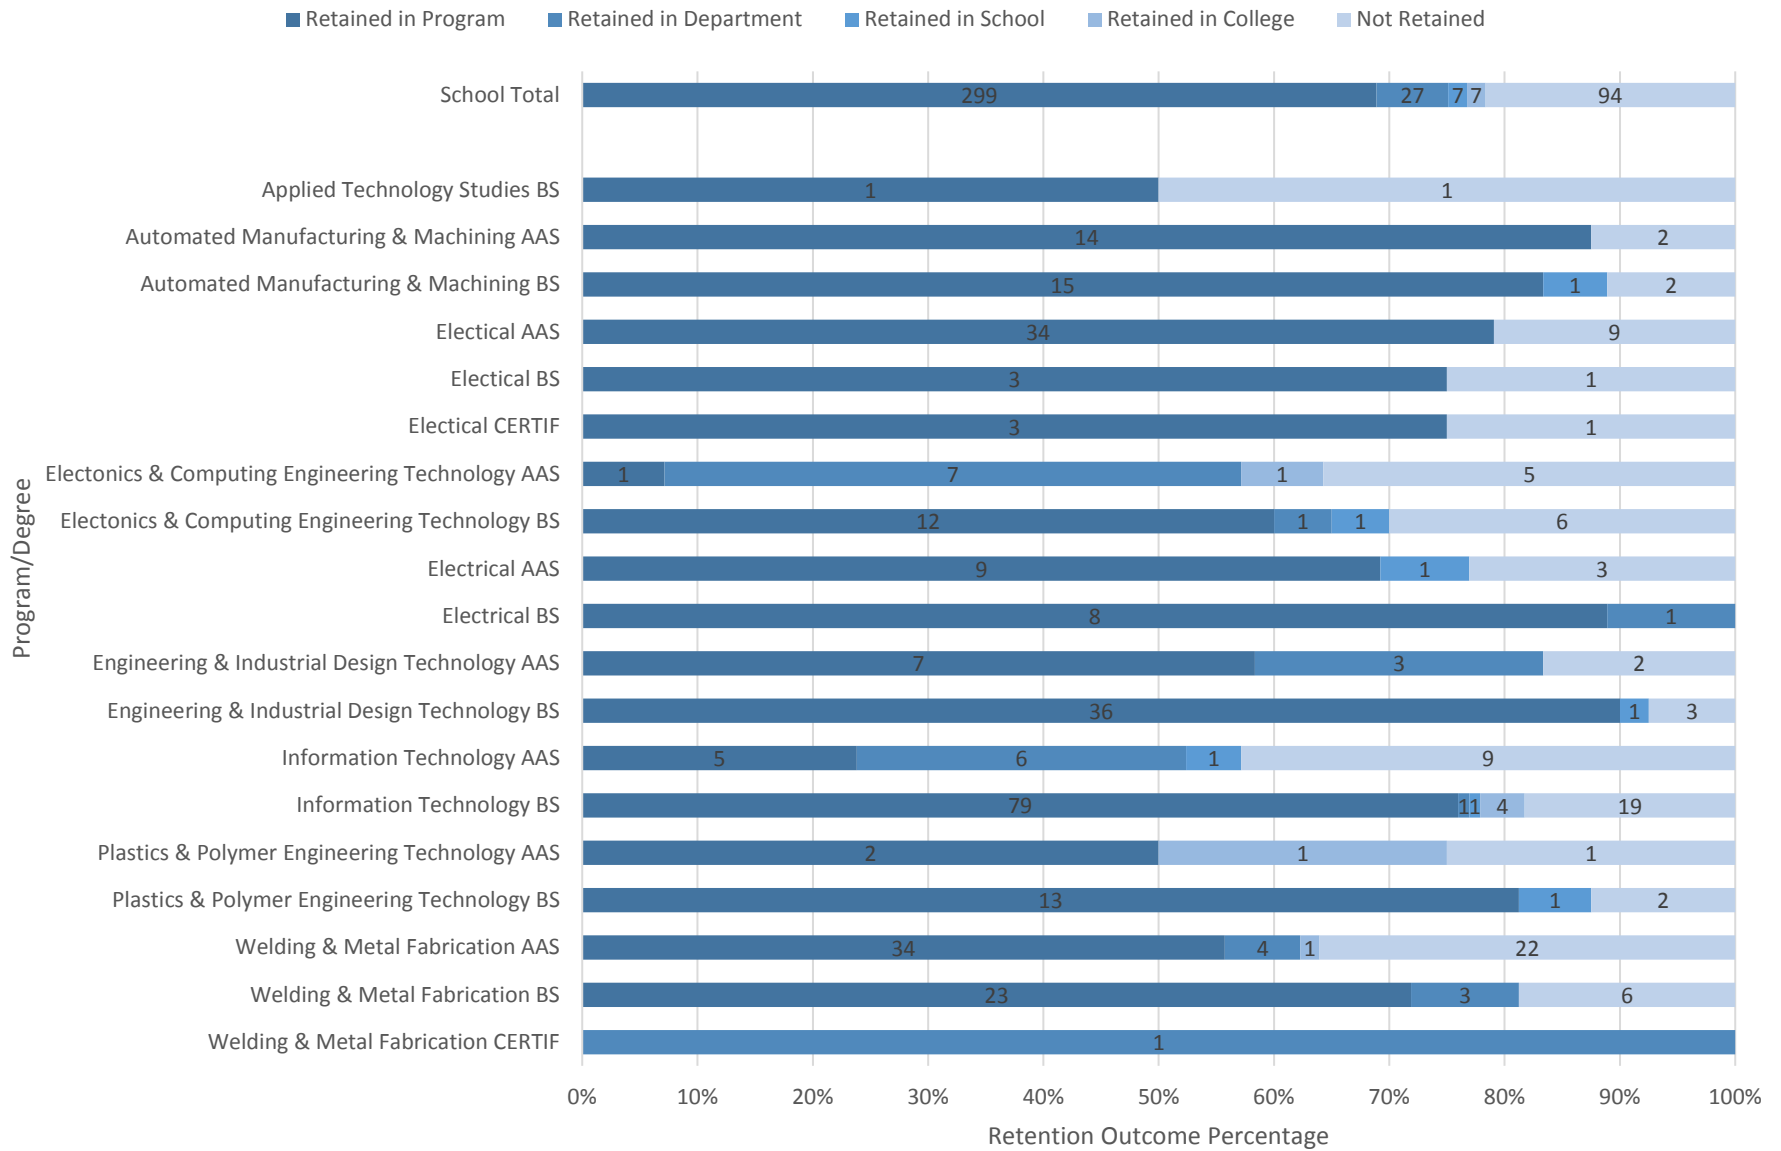

PCT Entering Student Retention Rates from Fall 2016 to Fall 2017 Collegewide and Academic School Summaries

PCT Entering Student Retention Rates from Fall 2016 to Fall 2017 School of Business & Hospitality

PCT Entering Student Retention Rates from Fall 2016 to Fall 2017 School of Construction & Design Technologies

PCT Entering Student Retention Rates from Fall 2016 to Fall 2017 School of Health Sciences

PCT Entering Student Retention Rates from Fall 2016 to Fall 2017 School of Industrial, Computing & Engineering Technologies