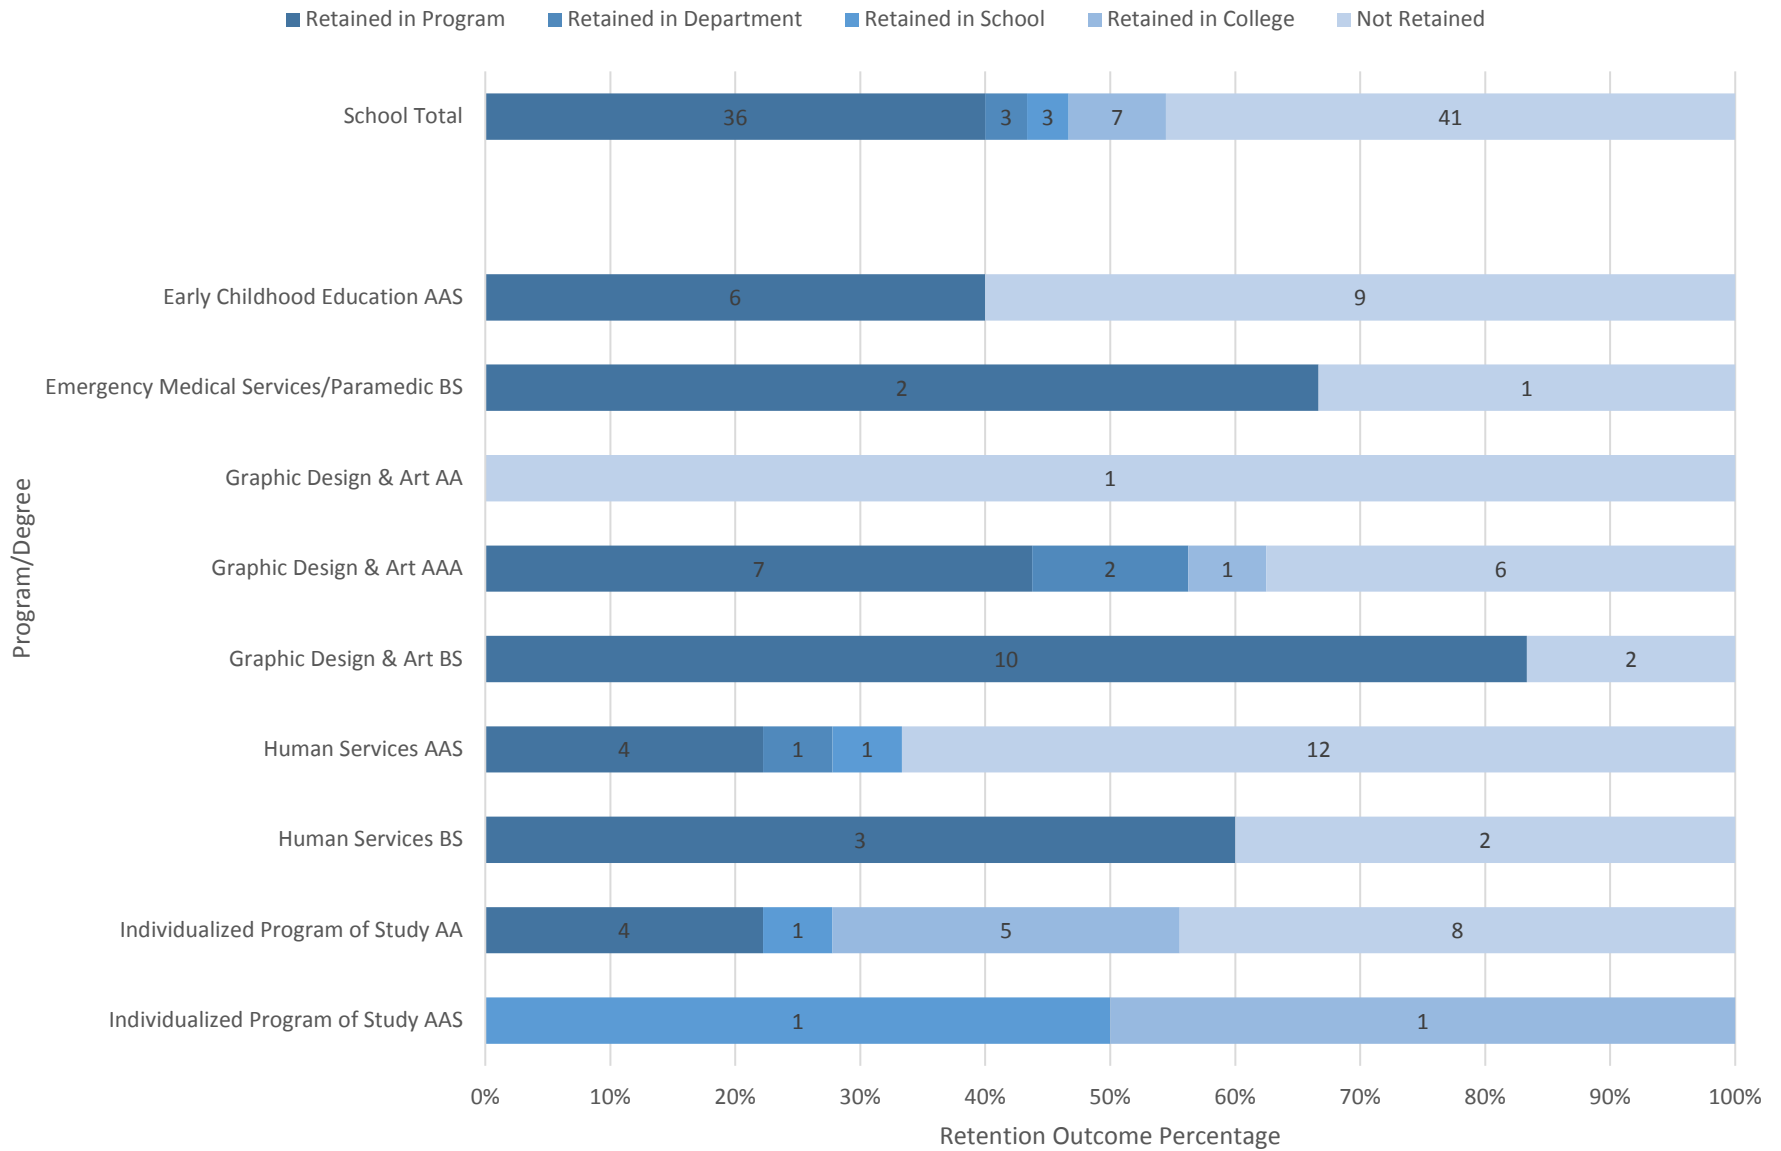

PCT Entering Student Retention Rates from Fall 2016 to Fall 2017 School of Sciences, Humanities & Visual Communications