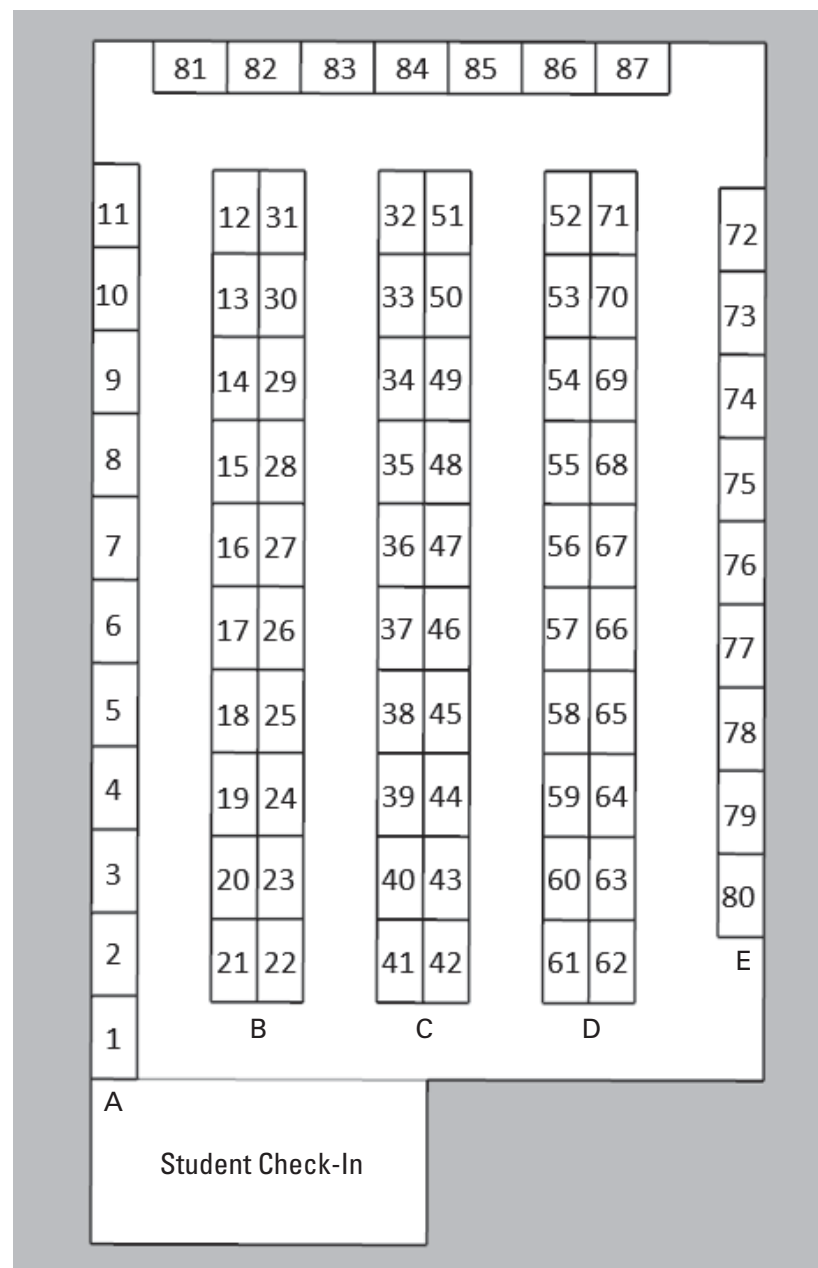

# Penn College® Career Fair – Field House - Wednesday

→ **CENTER FOR CAREER DESIGN**

PENNSYLVANIA COLLEGE OF TECHNOLOGY

Booth #	Name of Organization	Booth #	Name of Organization	Booth #	Name of Organization
9	3C DRILLING, LLC	65	Evapco, Inc.	15	New Standard Corporation
16	Acutec Precision Aerospace	11	Flatiron Construction	74	Niagara Bottling
1	Allegheny Performance Plastics, LLC	41	FORCE America, Inc.	13	Novo Health Services
17	ARMY NATIONAL GUARD	66	Frey Lutz	34	Patterson-UTI
18	Arrow Electric, Inc.	84	Friends In Action, International	29	Paul Risk Construction
3	Ashland Foundry & Machine Works, LLC	24	Gettle Incorporated	14	PennTerra Engineering, Inc.
53	Ashley Machine & Tool	39	Gilbane Building Company	63	Penske Truck Leasing
87	Carl Walker Construction, Inc.	82	Grantek-Systems Integration Solutions	19	PepsiCo - Gatorade
2	El Associates, Architects & Engineers, PC	59	H&K Group, Inc.	56	PRL Industries
33	CBRE	38	HB Engineering, Inc.	75	Redmond's Complete Comfort, LLC.
22	Chance Aluminum	37	Helios Commercial Service Partners	30	Schaedler Yesco
4	Ciocca Automotive Western Division	70	Holt Logistics/Greenwich Terminals, LLC	79	Schneider Electric Buildings
60	Clark Associates	85	Independence Excavating	32	Schreiber Foods
58	Clemens Food Group	21	Johnson Controls	5	Sheetz
81	Commonwealth of Pennsylvania	83	JW Construction PA LLC	47	Sitelogiq
54	Community Options, Inc (Bloomsburg)	25	KSE Engineering	69	Skepton Construction, Inc.
20	Coopersburg and Liberty Kenworth	72	Landworks Civil Design	35	SMC Corporation
6	Crete Carrier Corporation	61	Larson Design Group	45	State College Lawn Care
86	Delval Equipment	80	LEW Site Construction LLC	31	Stuckey Automotive
7	Dresser Utility Solutions	26	Lezzer Lumber	50	Susquehanna Valley Construction Corporation
23	East Penn Manufacturing	40	Liberty Excavators	67	The Hilliard Corporation
64	Electromet Corporation	73	Loving Care at Home, LLC	52	The Tustin Group
49	Ellwood Group Inc	57	M.J. Electric	8	ToyotaLift Northeast, LLC
48	Ellwood National Steel	12	Marino Corporation	62	UPMC
51	Enviromatic Systems	76	Mayville Engineering Company	71	Weis Markets
10	Equipment Corporation of America (ECA)	36	McClure Company	46	Welliver McGuire, Inc.
68	Equipment Depot	28	Messiah University	44	West Pharmaceutical Services
		55	MotorWorld	43	Whitman, Requardt & Associates, LLP
		27	Mowery Construction	42	Williamsport Area School District
		78	MQC Labs, Inc.	77	WNA Engineering, Inc.