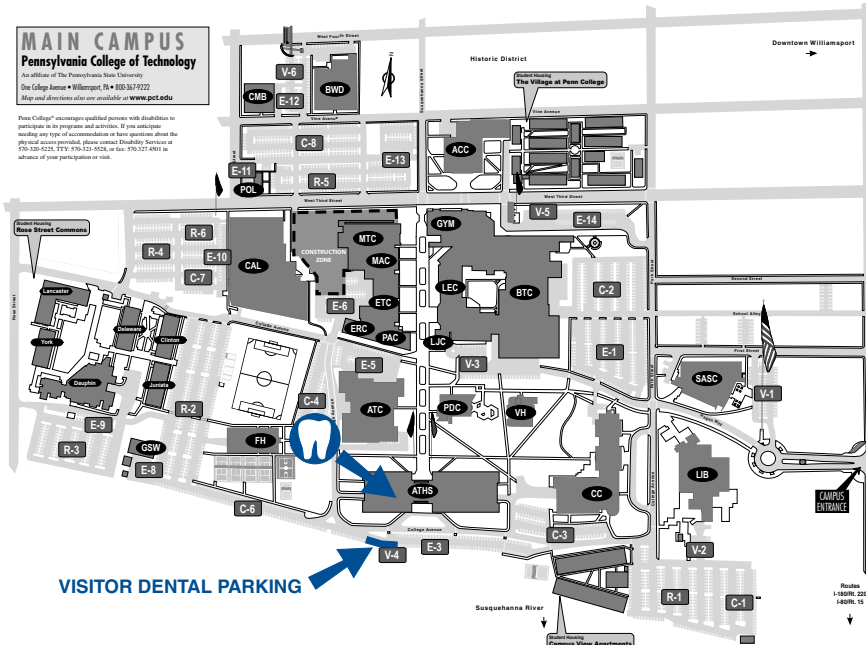

MAIN CAMPUS

Pennsylvania College of Technology

VISITOR DENTAL PARKING

BUILDINGS ON MAIN CAMPUS

- **ACC** Klump Academic Center
- **ATC** Parkes Automotive Technology Center
- **ATHS** Breuder Advanced Technology & Health Sciences Center
- **BTC** Carl Building Technologies Center
- **BWD** Center for Business & Workforce Development
- **CAL** College Avenue Labs
- **CC** Bush Campus Center
- **CMB** Construction Masonry Building
- **ERC** Automotive Engine Repair Center
- **ETC** Electrical Technologies Center
- **FH** Field House
- **GSW** General Services Warehouse
- **GYM** Bardo Gymnasium
- **LEC** Hager Lifelong Education Center
- **LIB** Madigan Library
- **LJC** Le Jeune Chef Restaurant
- **MAC** Machining Technologies Center
- **MTC** Lycoming Engines Metal Trades Center
- **PAC** Physician Assistant Center
- **PDC** Thompson Professional Development Center
- **POL** Police Office/Penn's Loft
- **SASC** Student & Administrative Services Center
- **VH** Victorian House

Routes
I-80/91: 220
I-49/91: 15