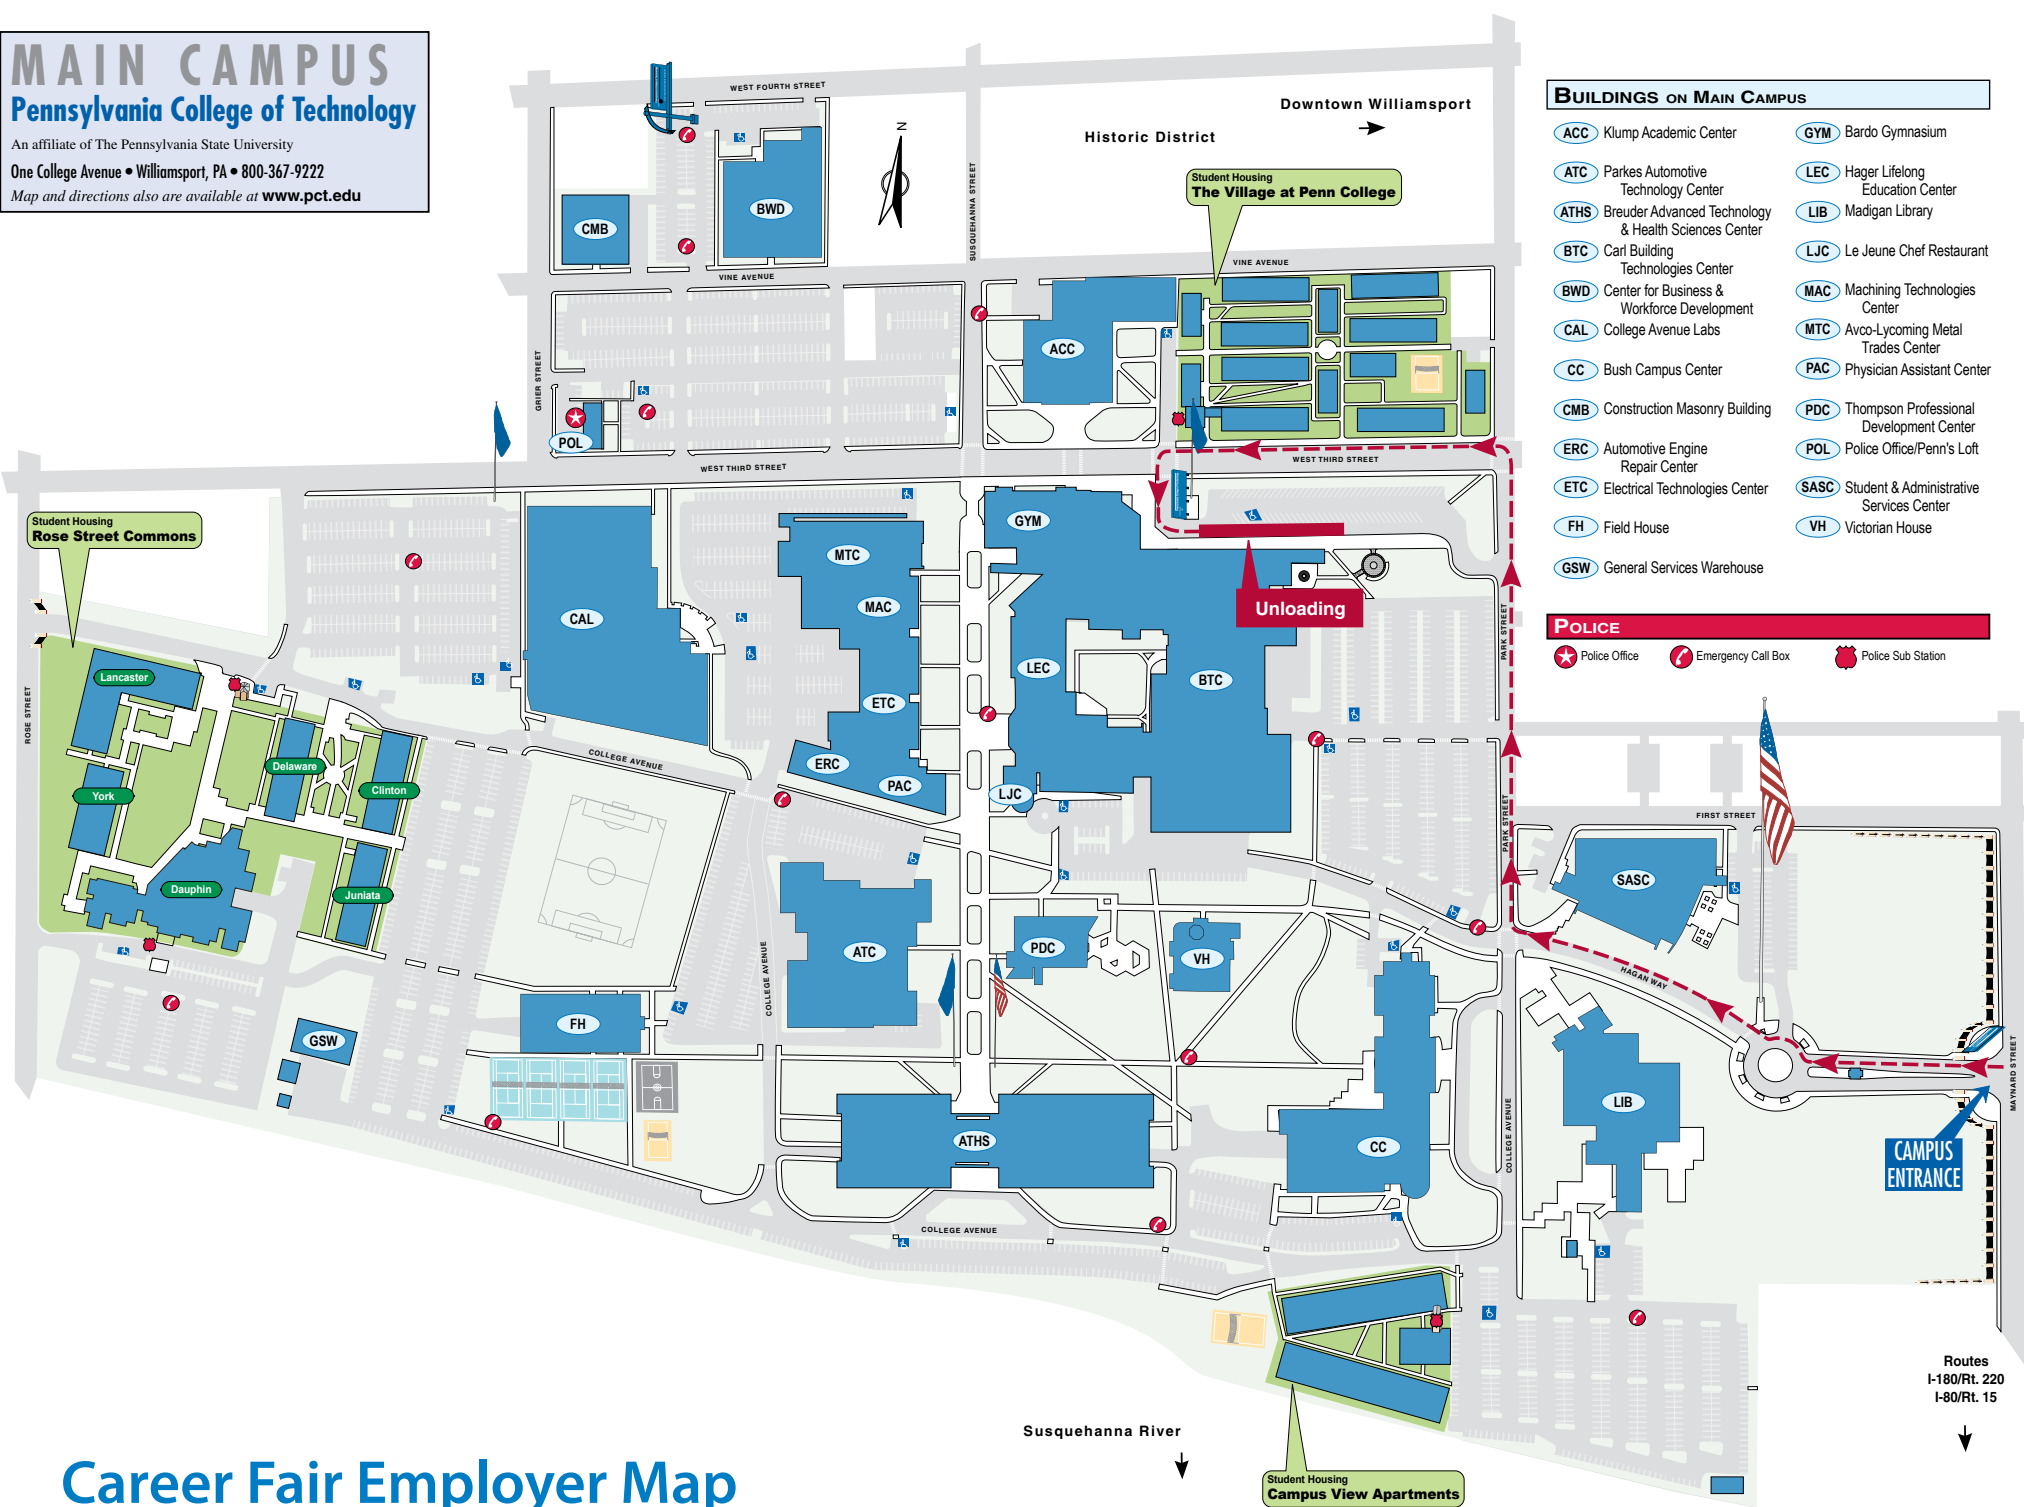

MAIN CAMPUS

Pennsylvania College of Technology

An affiliate of The Pennsylvania State University

One College Avenue • Williamsport, PA • 800-367-9222

Map and directions also available at www.pct.edu

BUILDINGS ON MAIN CAMPUS

- | | |
|--|--|
| ACC Klump Academic Center | GYM Bardo Gymnasium |
| ATC Parkes Automotive Technology Center | LEC Hager Lifelong Education Center |
| ATHS Breuder Advanced Technology & Health Sciences Center | LIB Madigan Library |
| BTC Carl Building Technologies Center | LJC Le Jeune Chef Restaurant |
| BWD Center for Business & Workforce Development | MAC Machining Technologies Center |
| GAL College Avenue Labs | MTC Avco-Lycoming Metal Trades Center |
| CC Bush Campus Center | PAC Physician Assistant Center |
| CMB Construction Masonry Building | PDC Thompson Professional Development Center |
| ERC Automotive Engine Repair Center | POL Police Office/Penn's Loft |
| ETC Electrical Technologies Center | SASC Student & Administrative Services Center |
| FH Field House | VH Victorian House |
| GSW General Services Warehouse | |

POLICE

- ★ Police Office
- 📞 Emergency Call Box
- 🚓 Police Sub Station

Career Fair Employer Map

Routes
I-180/Rt. 220
I-80/Rt. 15